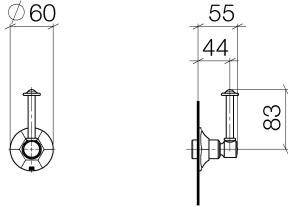

ST 060 401 0371

- rosette Ø 60 mm
- head part with cut-to-length spindle and sleeve

Individual components of this set

You need the following components for this set

1x 11 170 370-06

1x 36 608 371-06

MADISON Wall valve clockwise closing 3/4" - Brushed Platinum

MADISON

ST 060 401 0371

MADISON Wall valve clockwise closing 3/4" - Brushed Platinum

MADISON

ST 060 401 0371

Codes & Standards

ADA	ASME A112.18.1/CSA B125.1
-----	---------------------------------

Certificates

IAPMO_4976 (1). WRAS_2010066.

ST 060 401 0371

Spare parts list

No.	Item Number	Name	Quantity used	Delivery time
1	90 90 03 127 00 90	top	1	2
2	09 23 10 125-00	nut	1	10
3	90 14 10 063 00 90	seal	1	2
4	09 27 37 102-06	rosette	1	10
5	09 30 30 069 90	screw	1	2
6	09 30 11 194 90	disc	1	2
7	09 18 30 007-06	sleeve	1	-
Spare part can no longer be ordered, please order the replacement item				
8	90 28 10 030 00 90	ring	1	2
9	09 12 12 064-06	base	1	-
Spare part can no longer be ordered, please order the replacement item				
10	90 14 15 021 00 90	ring	1	2
11	09 21 02 161-06	cover	1	10
12	09 20 37 101-06	handle	1	10
13	09 20 37 001-06	handle	1	10
14	09 28 22 013 90	pipe	1	2
15	11 170 370-06	MADISON Lever insert - Brushed Platinum	1	10
16	09 30 30 062-06	screw	1	10