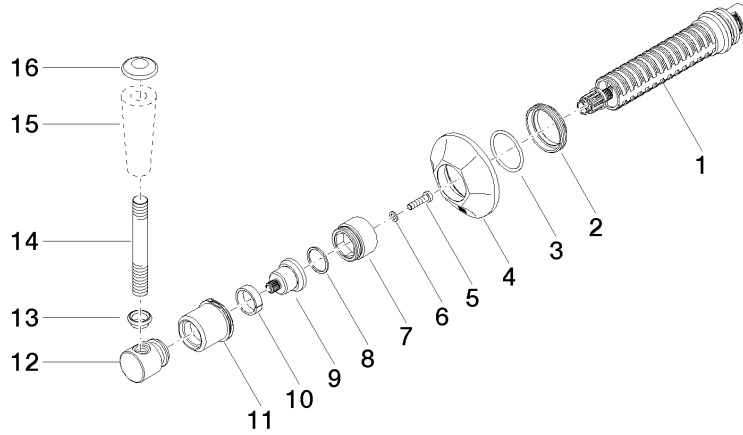

ST 060 401 0371

- rosette Ø 60 mm
- head part with cut-to-length spindle and sleeve

Individual components of this set

You need the following components for this set

1x 11 170 370-06

1x 36 608 371-06

MADISON Wall valve clockwise closing 3/4" - Brushed Platinum

ST 060 401 0371

ST 060 401 0371

Parts for other
finishes can be found
here: [Chrome](#)

MADISON Wall valve clockwise closing 3/4" - Brushed Platinum

MADISON

ST 060 401 0371

MADISON Wall valve clockwise closing 3/4" - Brushed Platinum

MADISON

ST 060 401 0371

MADISON Wall valve clockwise closing 3/4" - Brushed Platinum

MADISON

ST 060 401 0371

Codes & Standards

ADA	ASME A112.18.1/CSA B125.1
-----	---------------------------------

Certificates

IAPMO_4976 (1). WRAS_2010066.

ST 060 401 0371

Spare parts list

No.	Item Number	Name	Quantity used	Delivery time
1	90 90 03 127 00 90	top	1	2
2	09 23 10 125-00	nut	1	10
3	90 14 10 063 00 90	seal	1	2
4	09 27 37 102-06	rosette	1	10
5	09 30 30 069 90	screw	1	2
6	09 30 11 194 90	disc	1	2
7	09 18 30 007-06	sleeve	1	-
Spare part can no longer be ordered, please order the replacement item				
8	90 28 10 030 00 90	ring	1	2
9	09 12 12 064-06	base	1	-
Spare part can no longer be ordered, please order the replacement item				
10	90 14 15 021 00 90	ring	1	2
11	09 21 02 161-06	cover	1	10
12	09 20 37 101-06	handle	1	10
13	09 20 37 001-06	handle	1	10
14	09 28 22 013 90	pipe	1	2
15	11 170 370-06	MADISON Lever insert - Brushed Platinum	1	10
16	09 30 30 062-06	screw	1	10