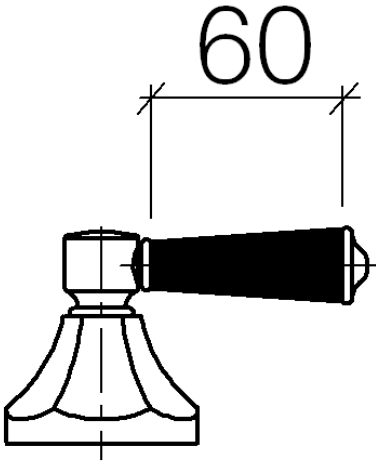

ST 060 401 0371

- rosette Ø 60 mm
- head part with cut-to-length spindle and sleeve

Individual components of this set

You need the following components for this set

1x 11 170 370-06

1x 36 608 371-06

MADISON Wall valve clockwise closing 3/4" - Brushed Platinum

ST 060 401 0371

ST 060 401 0371

Parts for other
finishes can be found
here: [Chrome](#)

MADISON Wall valve clockwise closing 3/4" - Brushed Platinum

MADISON

ST 060 401 0371

MADISON Wall valve clockwise closing 3/4" - Brushed Platinum